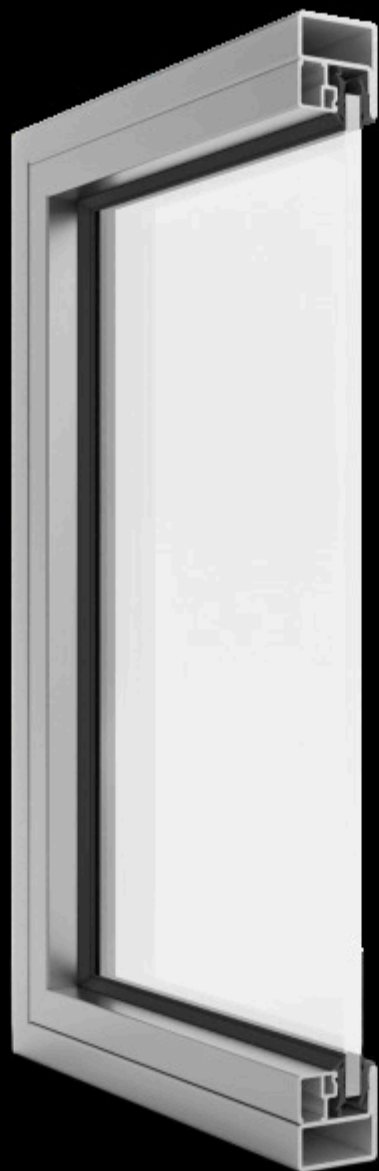

NORM

UNICO

UNICO XS

PRESTO

PRESTO XS

NORM