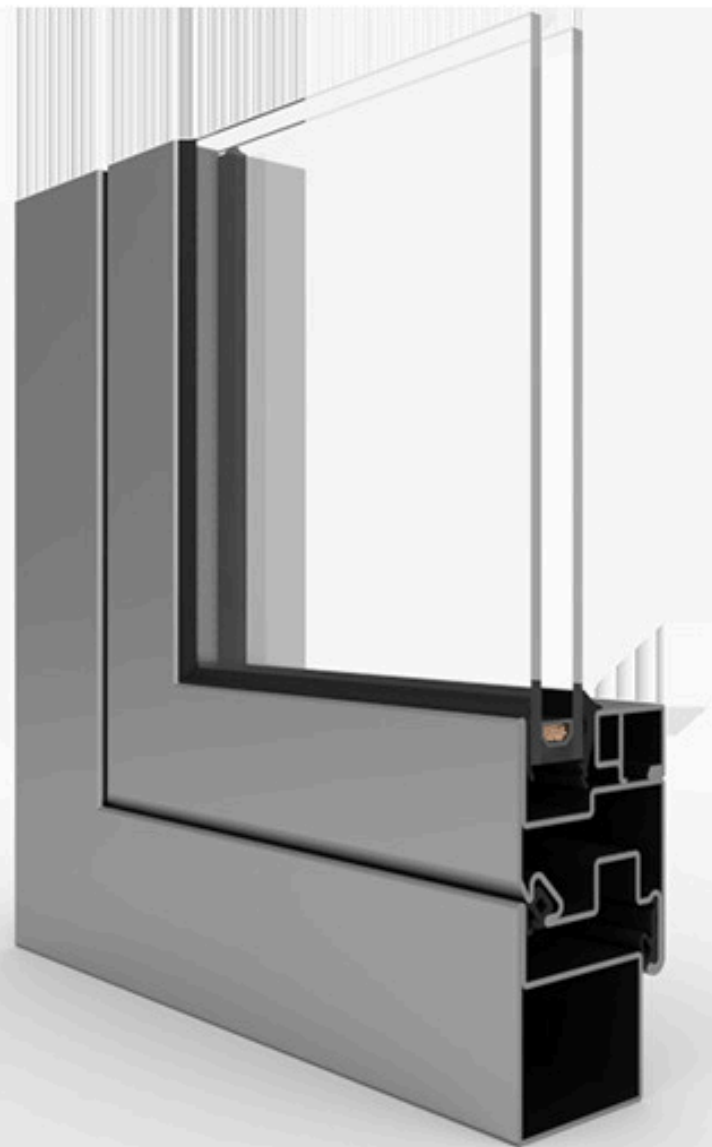

PRESTO

50mm

MAX
26mm
DOOR/FIX

MAX
36mm
WINDOW